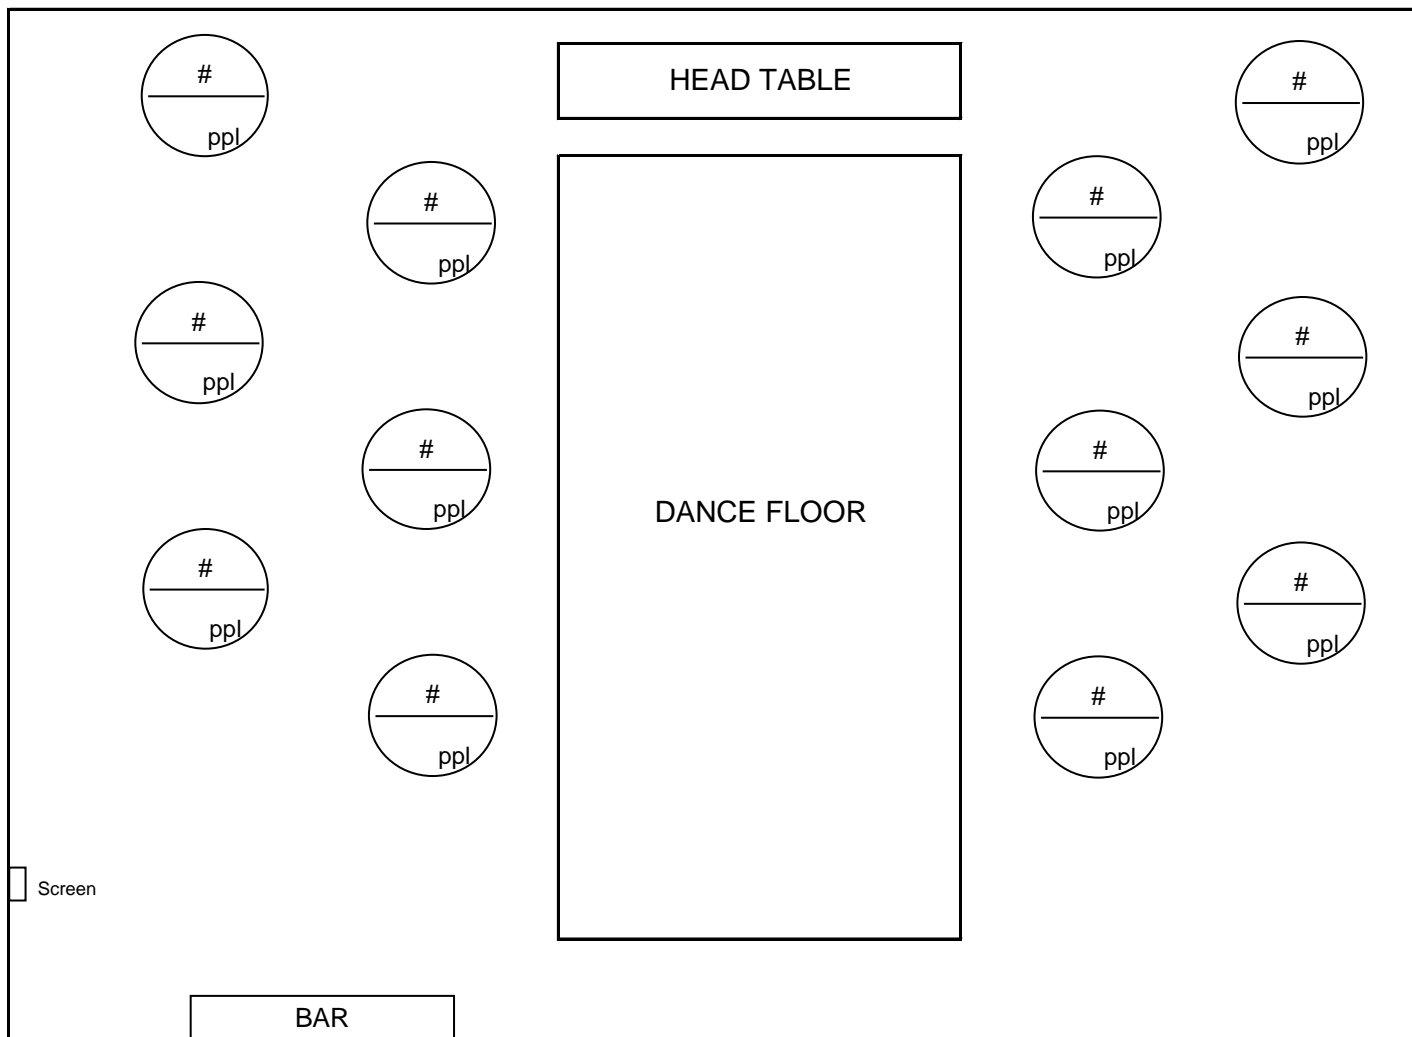

Name: _____

Date: _____

MAXIMUM CAPACITY 130 PEOPLE

Head Table:

_____ people _____ Round Table _____ Long Table

of adults: _____ # of children: _____ Total # of guests: _____

For Audio and Visual needs please call our in house DJ, DJ Emporium 905-850-3176

12 ROUND TABLES (65" DIAMETER) BASED ON 10 PEOPLE PER TABLE PLUS ONE HEAD TABLE